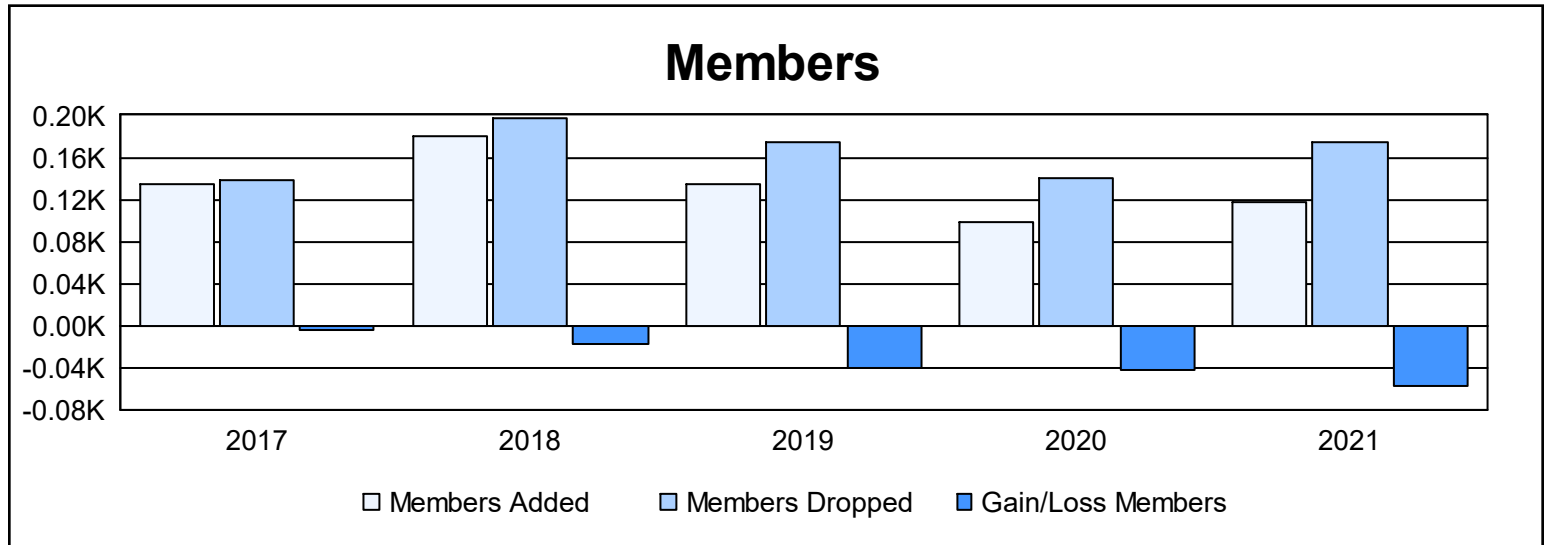

Year	New Clubs	Dropped Clubs	Gain/ Loss Clubs	New Members	Charter Members	Reinstate Members	Transfer Members	Total Member Added	Total Members Dropped	Gain/ Loss Members
2016-2017	0	0	0	122	1	5	7	135	139	-4
2017-2018	1	0	1	139	20	7	14	180	198	-18
2018-2019	0	0	0	114	0	5	15	134	174	-40
2019-2020	0	1	-1	86	0	1	12	99	141	-42
2020-2021	1	0	1	82	21	5	9	117	175	-58
<b>Average</b>	<b>0</b>	<b>0</b>	<b>0</b>	<b>109</b>	<b>8</b>	<b>5</b>	<b>11</b>	<b>133</b>	<b>165</b>	<b>-32</b>

### Membership Composition June 2021 Cumulative