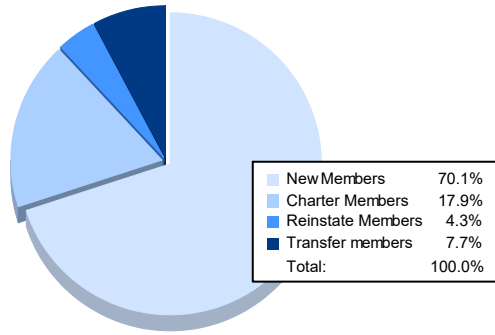

Year	New Clubs	Dropped Clubs	Gain/ Loss Clubs	New Members	Charter Members	Reinstate Members	Transfer Members	Total Member Added	Total Members Dropped	Gain/ Loss Members
2016-2017	0	0	0	122	1	5	7	135	139	-4
2017-2018	1	0	1	139	20	7	14	180	198	-18
2018-2019	0	0	0	114	0	5	15	134	174	-40
2019-2020	0	1	-1	86	0	1	12	99	141	-42
2020-2021	1	0	1	82	21	5	9	117	175	-58
<b>Average</b>	<b>0</b>	<b>0</b>	<b>0</b>	<b>109</b>	<b>8</b>	<b>5</b>	<b>11</b>	<b>133</b>	<b>165</b>	<b>-32</b>

### Membership Composition June 2021 Cumulative