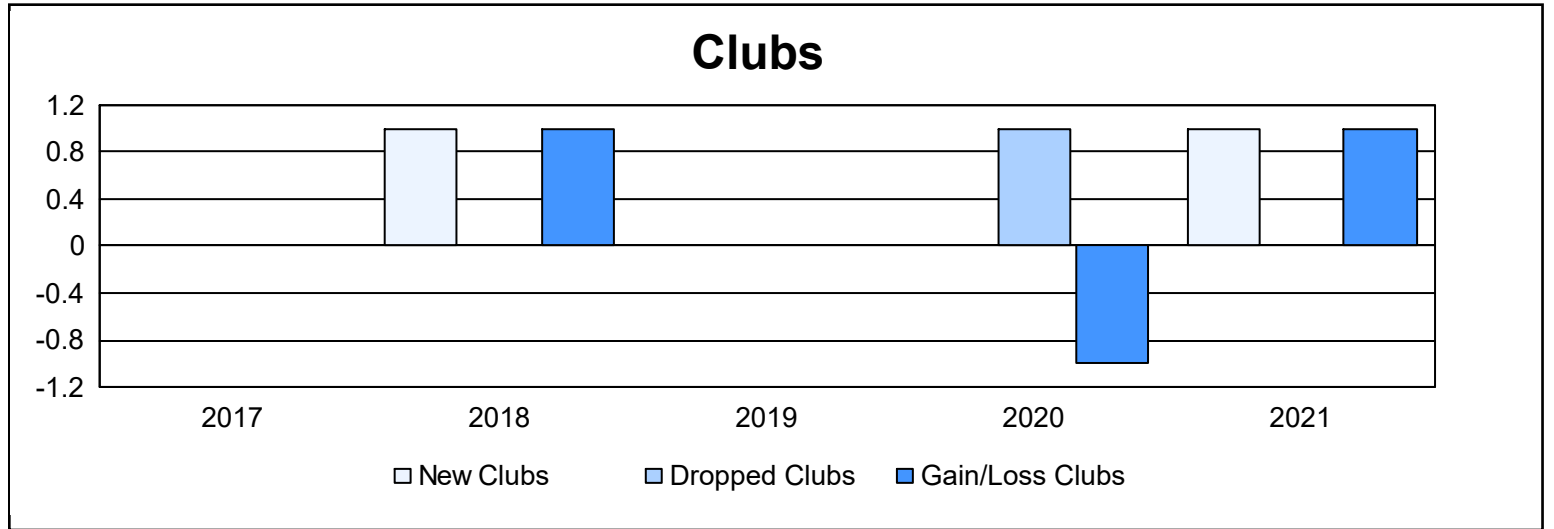

Year	New Clubs	Dropped Clubs	Gain/ Loss Clubs	New Members	Charter Members	Reinstate Members	Transfer Members	Total Member Added	Total Members Dropped	Gain/ Loss Members
2016-2017	0	0	0	122	1	5	7	135	139	-4
2017-2018	1	0	1	139	20	7	14	180	198	-18
2018-2019	0	0	0	114	0	5	15	134	174	-40
2019-2020	0	1	-1	86	0	1	12	99	141	-42
2020-2021	1	0	1	82	21	5	9	117	175	-58
<b>Average</b>	<b>0</b>	<b>0</b>	<b>0</b>	<b>109</b>	<b>8</b>	<b>5</b>	<b>11</b>	<b>133</b>	<b>165</b>	<b>-32</b>

### Membership Composition June 2021 Cumulative